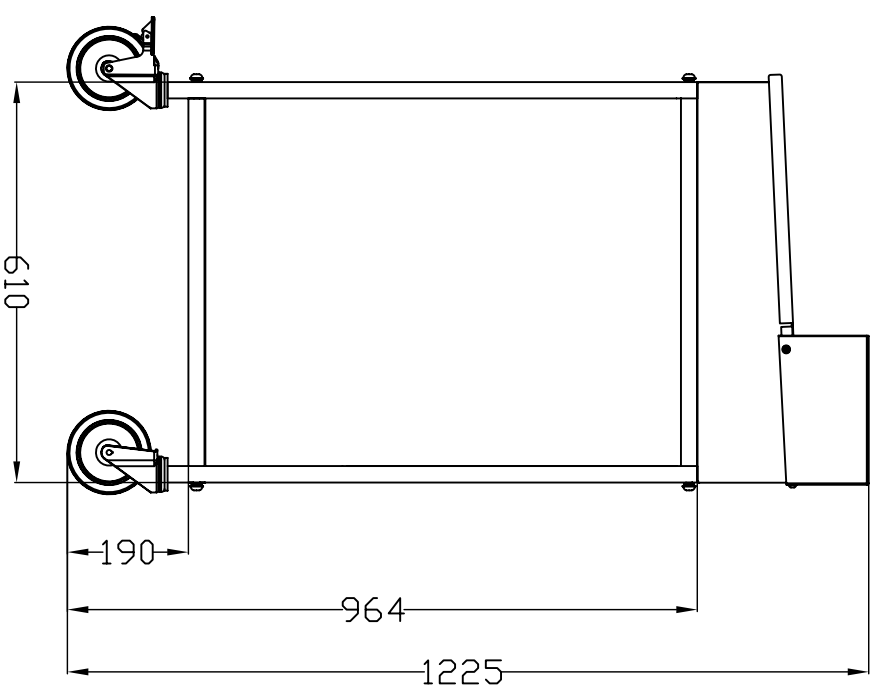

# #109-800-1 Mobile Work Desk

VersaCart  
Pty Ltd

1 800 227 594  
www.versacart.com.au