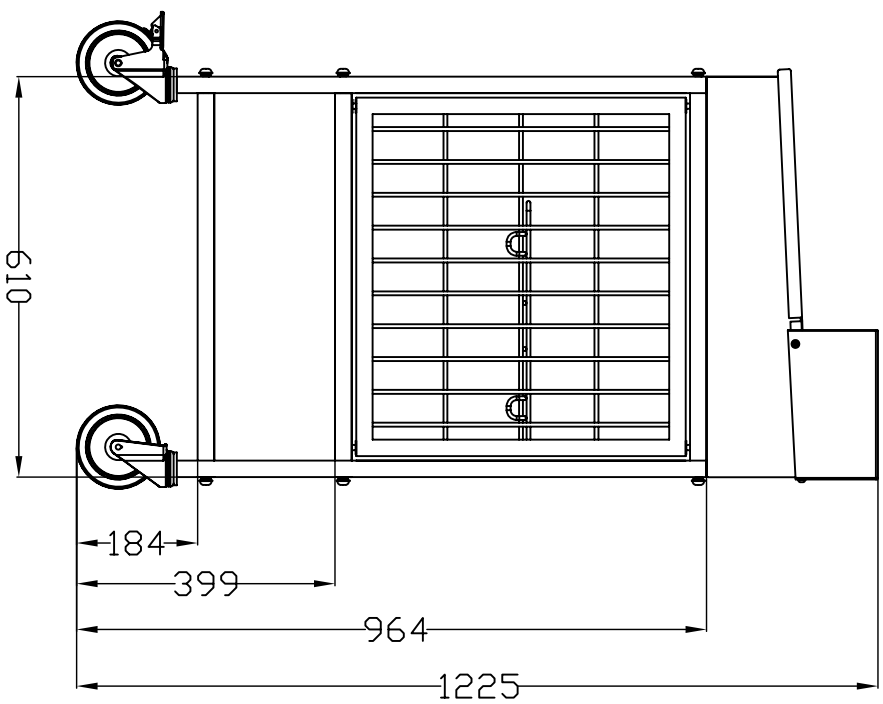

# #109-800-2 Mobile Work Desk Security cage

VersaCart  
Pty Ltd

1 800 227 594  
www.versacart.com.au