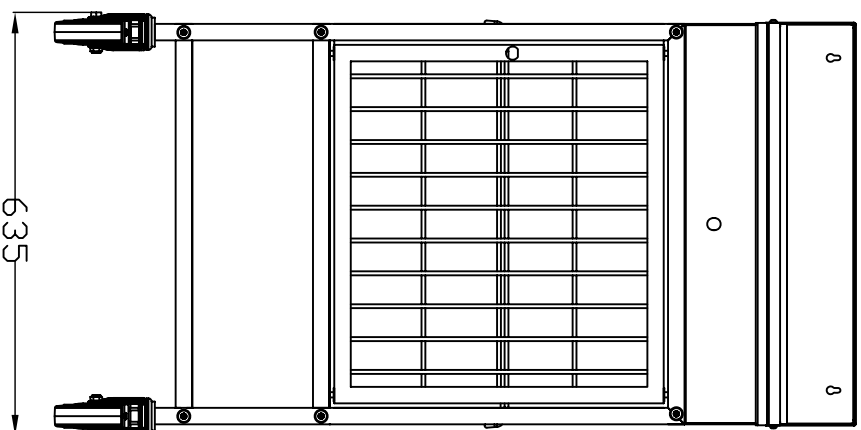

# #109-800-2 Mobile Work Desk Security cage

VersaCart  
Pty Ltd

1 800 227 594  
www.versacart.com.au