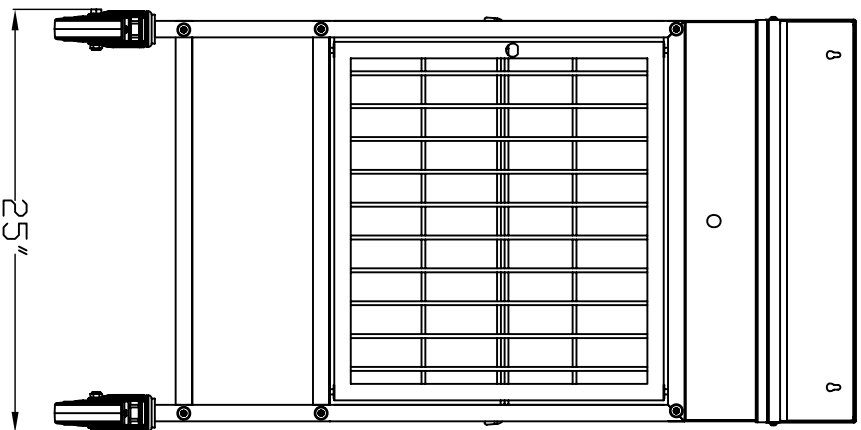

#109-800-2 Mobile Work Desk Security cage

VersaCart
Pty Ltd

1 800 227 594
www.versacart.com.au

www.versacart.com.au 1 800 227 594

21-MAY-2008