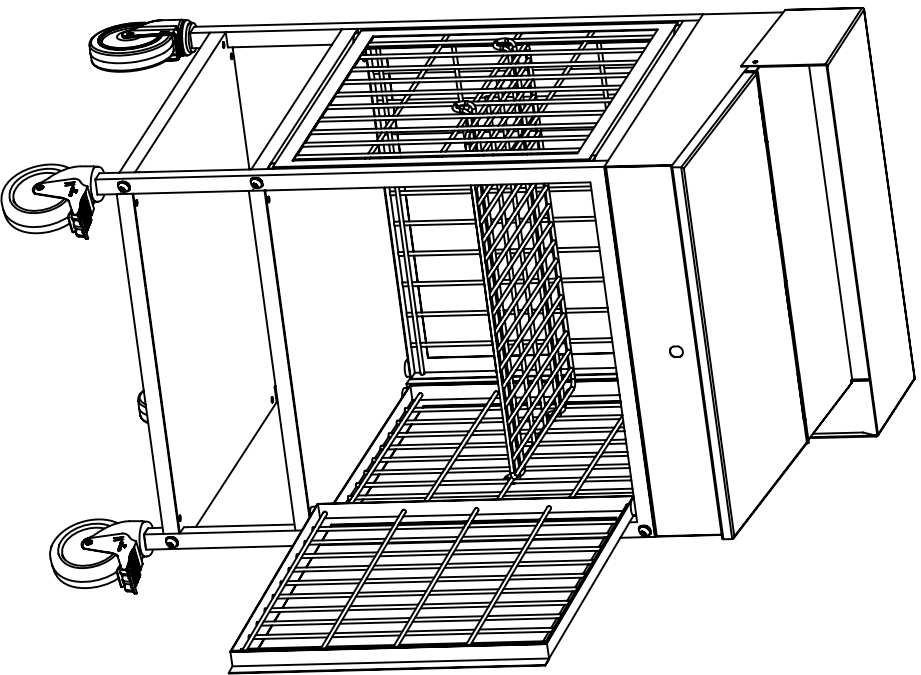

# #109-800-2 Mobile Work Desk Security cage

VersaCart  
Pty Ltd

1 800 227 594  
www.versacart.com.au