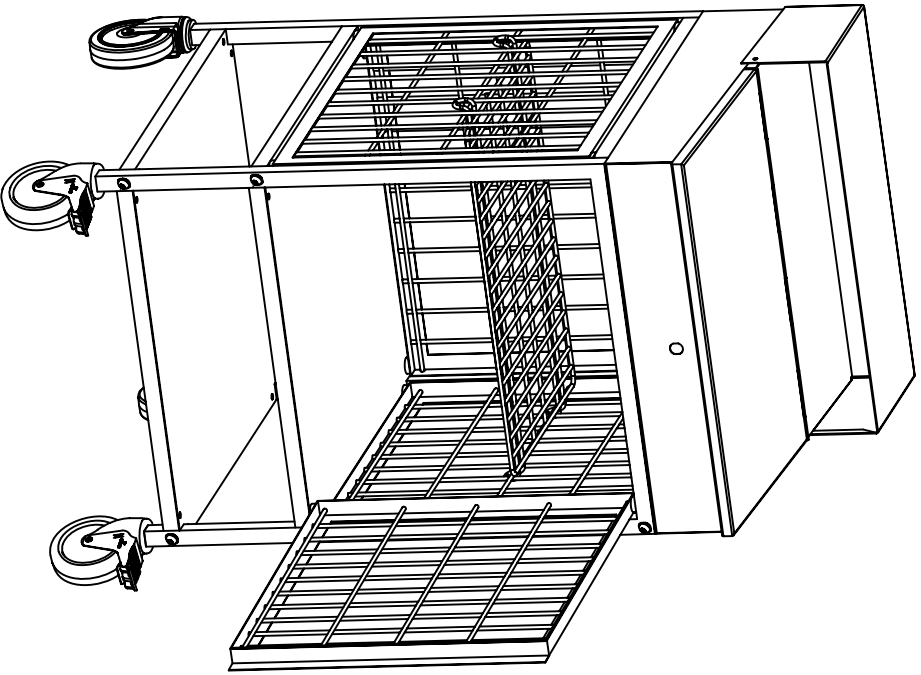

#109-800-2 Mobile Work Desk Security cage

VersaCart
Pty Ltd

1 800 227 594
www.versacart.com.au

www.versacart.com.au 1 800 227 594

21-MAY-2008