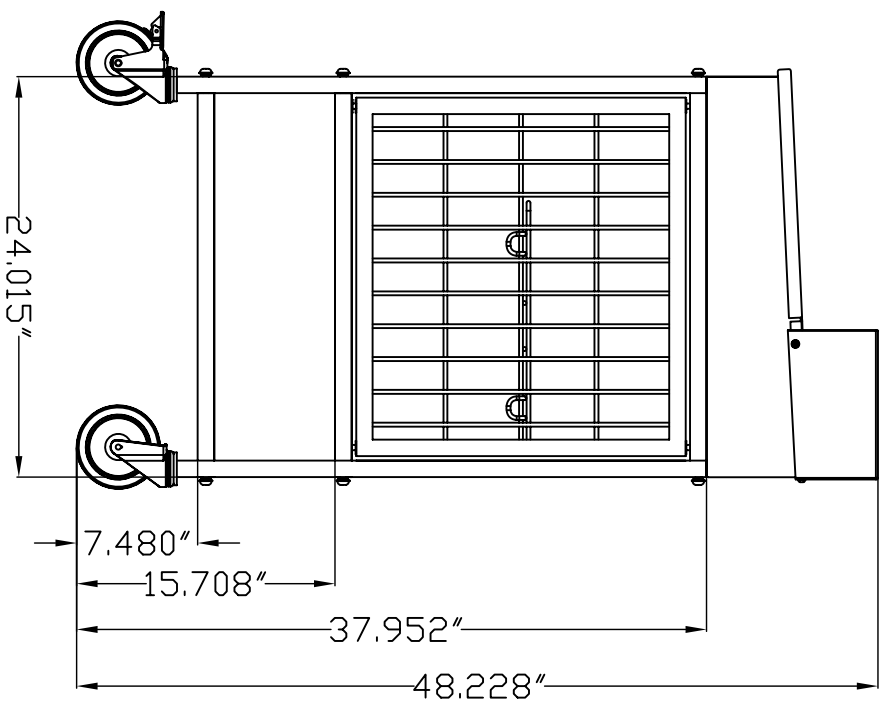

# #109-800-2 Mobile Work Desk Security cage

VersaCart  
Pty Ltd

1 800 227 594  
www.versacart.com.au

www.versacart.com.au 1 800 227 594

21-MAY-2008